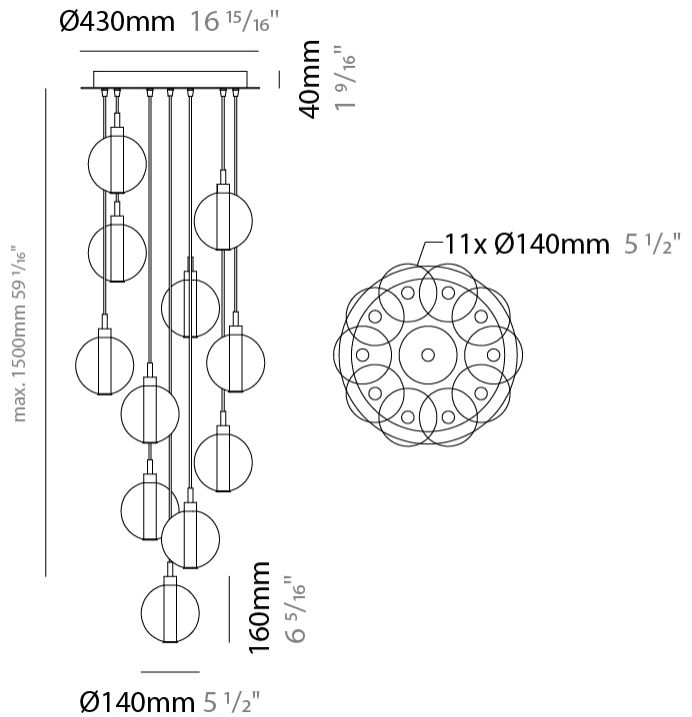

PROJECT	
TYPE	
SPECIFIER	
QUANTITY	
DATE	

OSCURA - 11 LIGHT MULTIPLE SUSPENSION

D141145-

base number   Finish
Options

1. To build a product code in our configurator select the specify button on the base model # product page
2. To build a manual product code on this datasheet choose from the options listed below in blue font and add the suffix to the base model #

GENERAL

Series: Oscura
Subseries: Oscura - 11 Light Multiple
Brand: Cangini & Tucci
Division: Design
Mounting Type: Suspension
Mounting Location: Ceiling
Subcategory: Pendant

PHYSICAL

Shape: Round
Diameter (mm): 460
Diameter (in): 18 7/8
Height (mm): 160
Height (in): 5 7/8
Max. Overall Height (mm): 1660
Max. Overall Height (in): 64 15/16
Light Distribution: Omnidirectional
Weight (kg): 6.3
Weight (lbs): 13.9
Fixture Finish: AMB / BLK / BRZ / GLD / GRN / PNK / RGD / RUB / SKB / SMK / STE / TOB / TRA
Holder Finish: PSS
Fixture Material: Glass / Metal
Cable Details: 1500mm cable

ELECTRICAL

Number of Lamps: 11
Lamp Type: LED Retrofit
Bulb Included: Bulb Not Included
Total Output Wattage (W): 44
Max. Wattage Per Lamp (W): 4
Lamp Base: G9
Input Voltage (V): 120

LED

OPTICAL

RATINGS AND CERTIFICATIONS

Certified By: Certified for North American Standards
IP rating: IP20