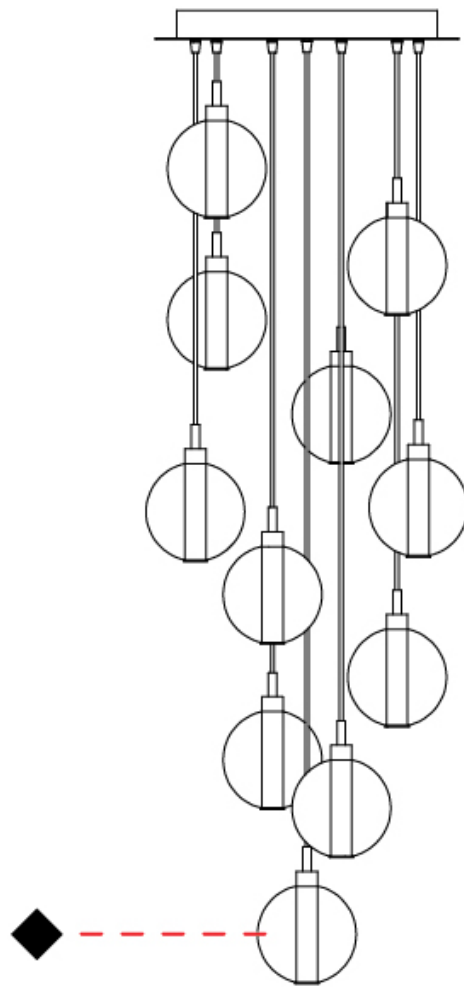

#### PHYSICAL

Shape: Round  
 Diameter (mm): 460  
 Diameter (in): 18 7/8  
 Height (mm): 160  
 Height (in): 5 7/8  
 Max. Overall Height (mm): 1660  
 Max. Overall Height (in): 64 15/16  
 Light Distribution: Omnidirectional  
 Weight (kg): 4.9  
 Weight (lbs): 10.8  
 Fixture Finish: [AMB](#) / [BLK](#) / [BRZ](#) / [GLD](#) / [GRN](#) / [PNK](#) / [RGD](#) / [RUB](#) / [SKB](#) / [SMK](#) / [STE](#) / [TOB](#) / [TRA](#)  
 Holder Finish: PSS  
 Fixture Material: Glass / Metal  
 Cable Details: 1500mm cable

#### PHYSICAL

Shape: Round                       
Diameter (mm): 460                       
Diameter (in): 18 7/8                       
Height (mm): 160                       
Height (in): 5 7/8                       
Max. Overall Height (mm): 1660                       
Max. Overall Height (in): 64 15/16                       
Light Distribution: Omnidirectional                       
Weight (kg): 6.3                       
Weight (lbs): 13.9                       
Fixture Finish:                      AMB / BLK / BRZ / GLD / GRN / PNK / RGD / RUB / SKB / SMK / STE / TOB / TRA                       
Holder Finish: PSS                       
Fixture Material: Glass / Metal                       
Cable Details: 1500mm cable                     

#### OPTICAL

## OSCURA - 11 LIGHT MULTIPLE SUSPENSION

D141145-

PROJECT \_\_\_\_\_

TYPE \_\_\_\_\_

SPECIFIER \_\_\_\_\_

QUANTITY \_\_\_\_\_

DATE \_\_\_\_\_

D